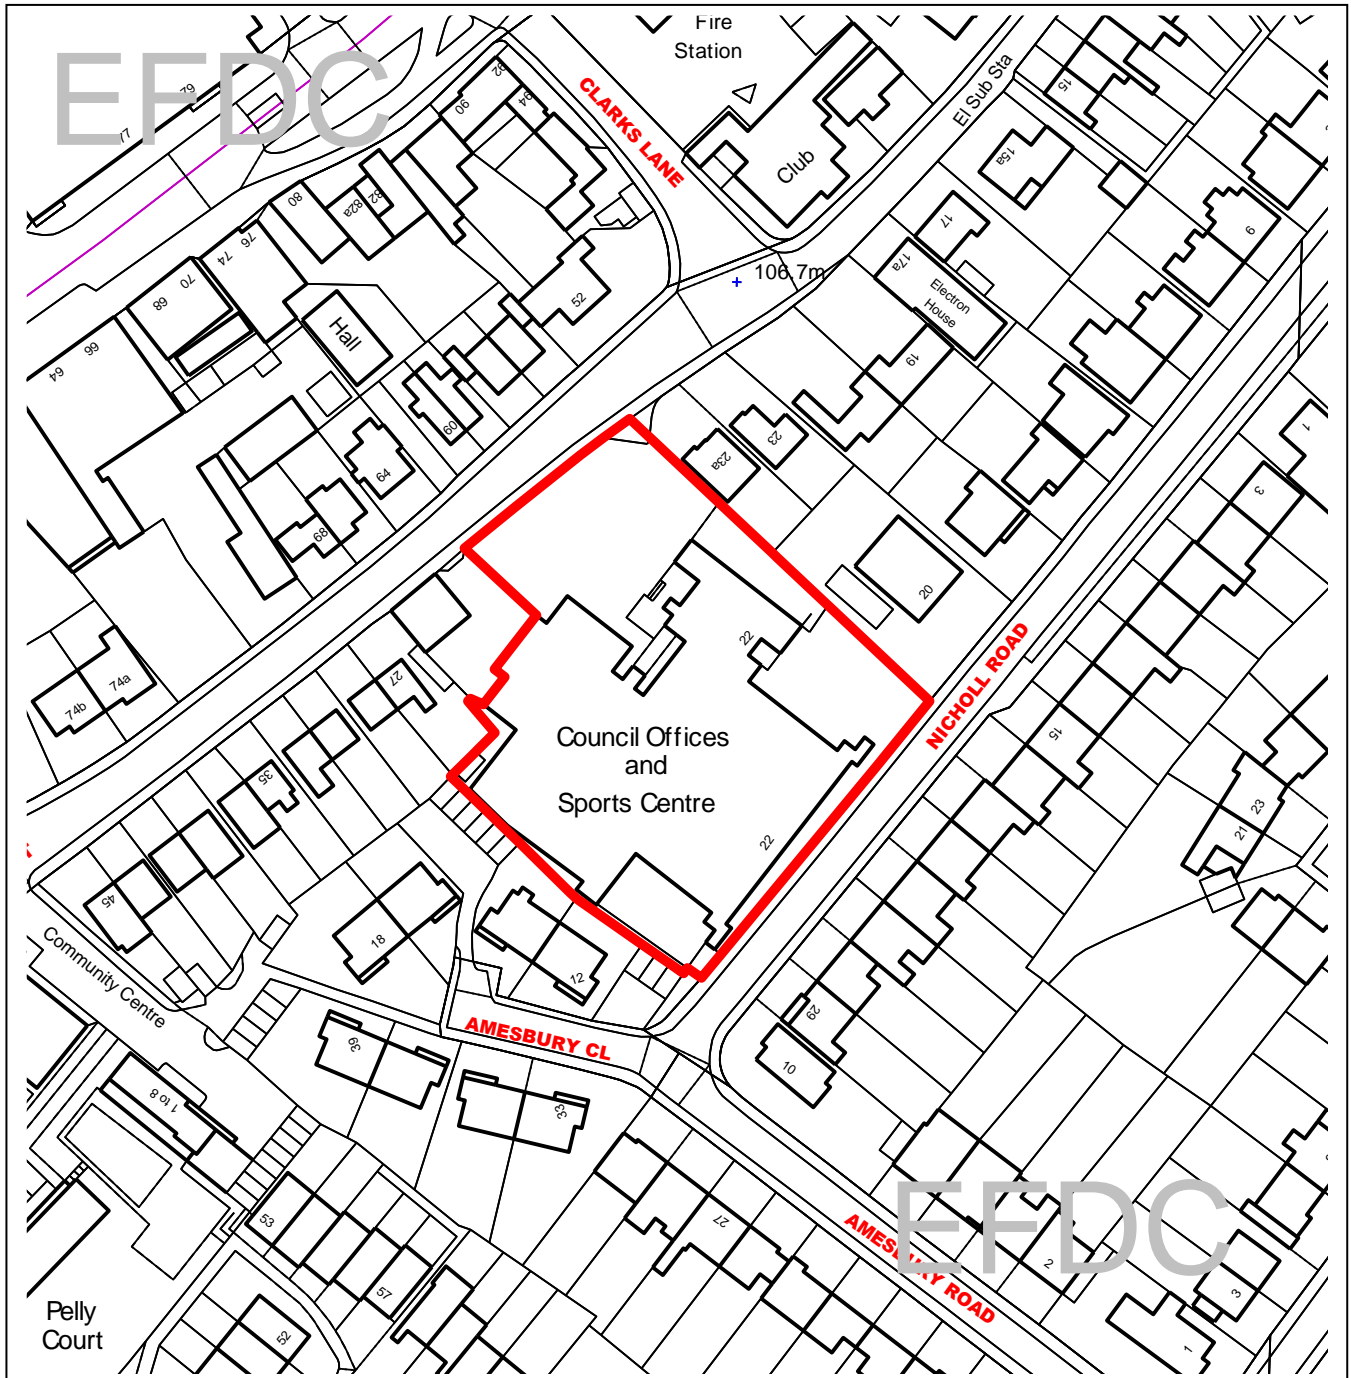

Epping Forest District Council

Unauthorised reproduction infringes
Crown Copyright and may lead to
prosecution or civil proceedings.

Contains Ordnance Survey Data. ©
Crown Copyright 2013 EFDC License No:
100018534

Contains Royal Mail Data. © Royal Mail
Copyright & Database Right 2013

Application Number:	EPF/0918/21
Site Name:	Epping Sports Centre 25 Hemnall Street Epping CM16 4LU
Scale of Plot:	1:1250